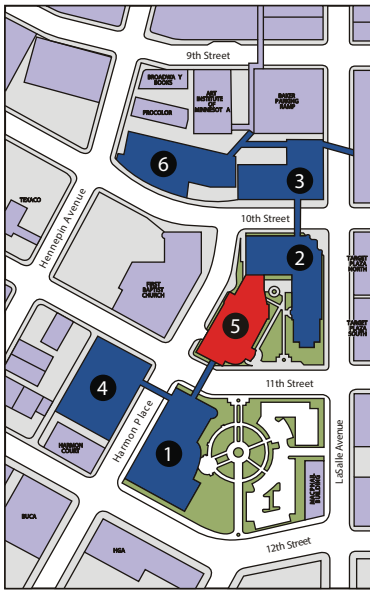

UNIVERSITY of ST. THOMAS

Minneapolis Campus
1000 LaSalle Avenue
Minneapolis, Minnesota 55403

1. School of Law (MSL)
2. Terrence Murphy Hall (TMH)
  College of Business
3. Opus Hall (MOH)
  School of Education
4. Parking at 11th Street
  and Harmon Place
5. Schulze Hall (SCH)

  Schulze School of
  Entrepreneurship
6. West Metropolitan
  Education Program
  (with underground
  parking garage)