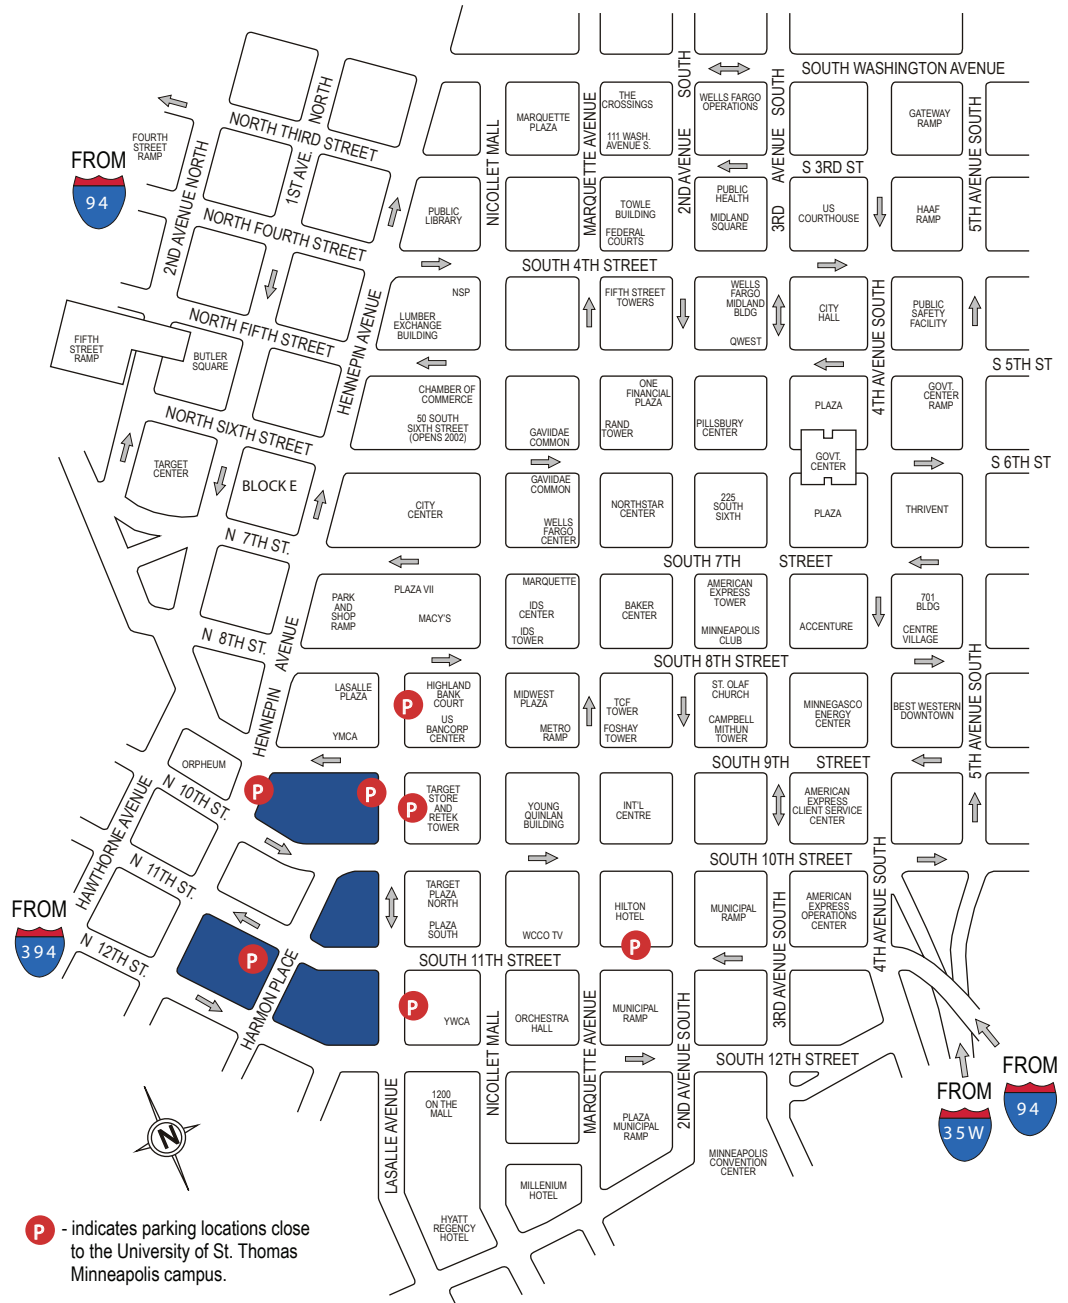

P - indicates parking locations close to the University of St. Thomas Minneapolis campus.

FROM THE WEST

OPTION ONE: I-394 East to I-394 Downtown Exit to 12th Street North (exit 9A); to LaSalle Avenue; turn left (north) on LaSalle Avenue to 11th Street; turn left (west) on 11th Street. The campus will be on your right.

OPTION TWO: I-94 East to Downtown Exit to 4th Street; take Fourth Street to First Avenue; turn right on First Avenue to 10th Street; turn left on 10th Street to LaSalle Avenue; turn right on LaSalle Avenue to 11th Street; turn right on 11th Street. The campus will be on your right.

FROM THE EAST

I-94 West to 11th Street Exit (exit 233A); turn left. West on 11th Street to LaSalle Avenue (one block past Nicollet Mall). Campus will be on your right.

FROM THE SOUTH

I-35W North to Downtown Exits to 11th Street / Grant Street Exit (exit 16A); turn left. West on 11th Street to LaSalle Avenue (one block past Nicollet Mall). Cross LaSalle Avenue. Campus will be on your right.

FROM THE NORTH

I-35W South to West I-94. West on I-94 to 11th Street Exit. West on 11th Street to LaSalle Avenue (one block past Nicollet Mall). Cross LaSalle Avenue. Campus will be on your right.

FROM THE AIRPORT

I-494 West to I-35W North. Downtown Exits to 11th Street / Grant Street Exit (exit 16A); turn left. West on 11th Street to LaSalle Avenue (one block past Nicollet Mall). Cross LaSalle Avenue. Campus will be on your right.